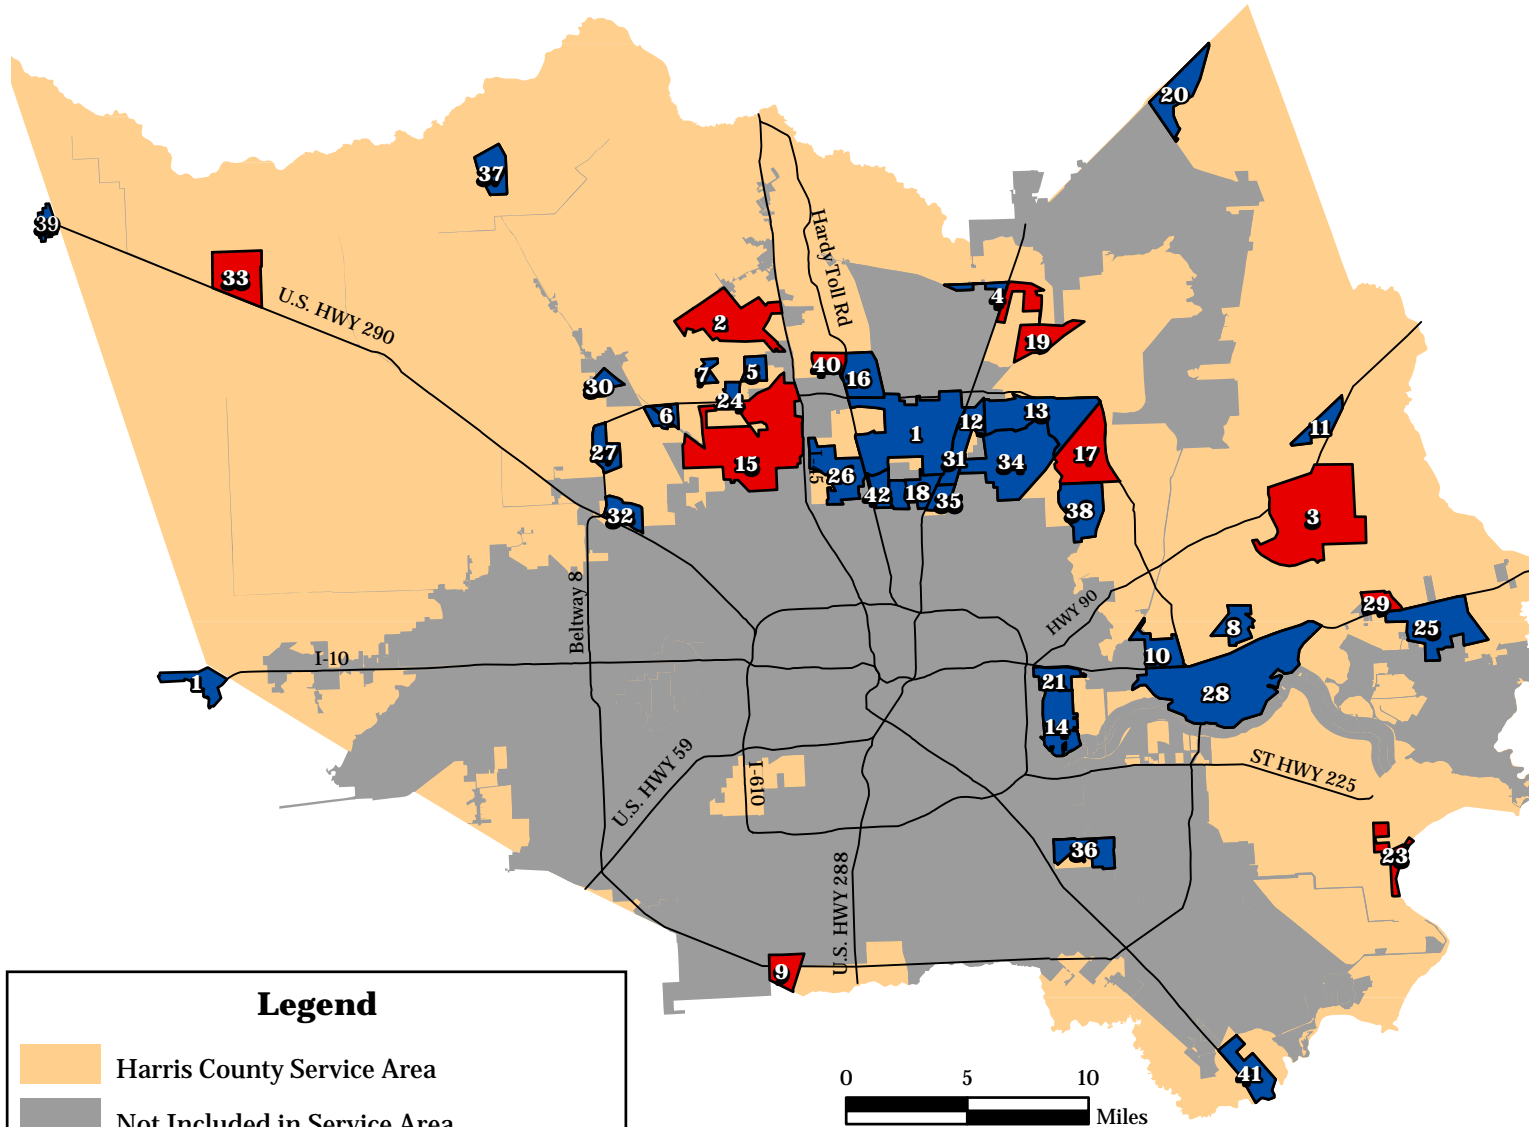

Harris County Community Services Department Downpayment Assistance Program Target Area Locations with Eligible Homes

NUMBER	TARGET AREA	STATUS
1	Aldine	No
2	Bammel	Yes
3	Barrett Station	Yes
4	Bordersville	No
5	Bough	No
6	Cedar Point	No
7	Champions Point	No
8	Channelview	No
9	Clear Creek	Yes
10	Cloverleaf	No
11	Crosby	No
12	El Dorado	No
13	Fallcreek	No
14	Galena Park	No
15	Granada	Yes
16	Greenbranch-Gatewood	No
17	Greensbrook	Yes
18	Greenwood-Heights	No
19	Humble	Yes
20	Idlewilde	No
21	Jacinto City	No
22	Katy	No
23	La Porte	Yes
24	Lincoln Green	No
25	Linus	No
26	Little York	No
27	Maple	No
28	Marwood-DeZavalla	No
29	McNair	Yes
30	Meadow Vista	No
31	Northington-Kenwood	No
32	Oakhollow	No
33	Ranch Country	Yes
34	Riverwood	No
35	Sherwood Place	No
36	South Houston	No
37	Tomball	No
38	Verde Forest	No
39	Waller	No
40	Wayforest	Yes
41	Webster	No
42	Woodsdale	No

Note: Service Area includes 15 Cooperative Cities: Bellaire, Deer Park, Galena Park, Humble, Jacinto City, Katy, La Porte, Morgan's Point, Seabrook, Shoreacres, South Houston, Tomball, Waller, Webster, and West University Place