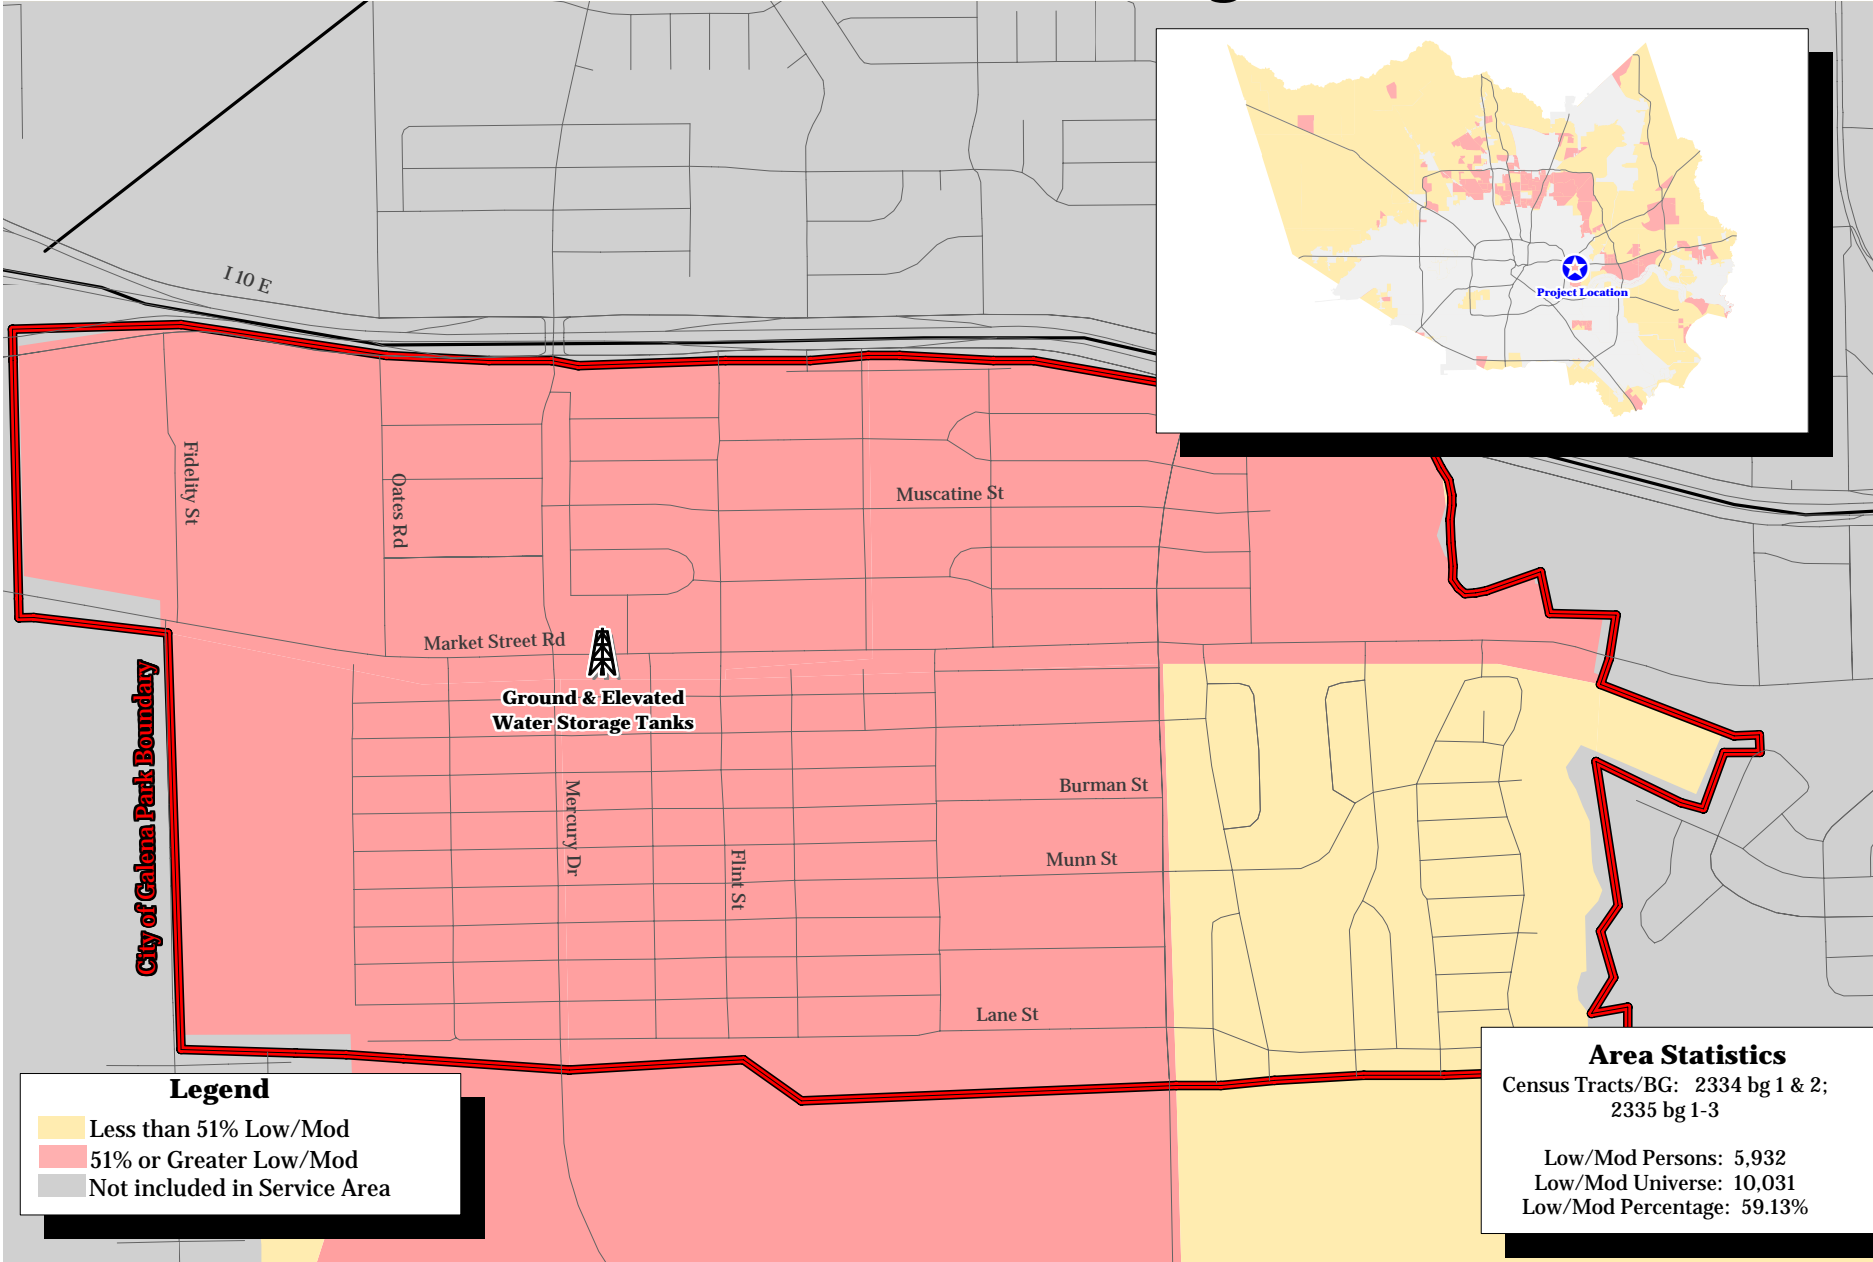

PY2007 City of Jacinto City Safe Water Storage

Legend

- Less than 51% Low/Mod
- 51% or Greater Low/Mod
- Not included in Service Area

Area Statistics

Census Tracts/BG: 2334 bg 1 & 2;
2335 bg 1-3

Low/Mod Persons: 5,932
Low/Mod Universe: 10,031
Low/Mod Percentage: 59.13%

***Location of water storage tank is not identified in the application