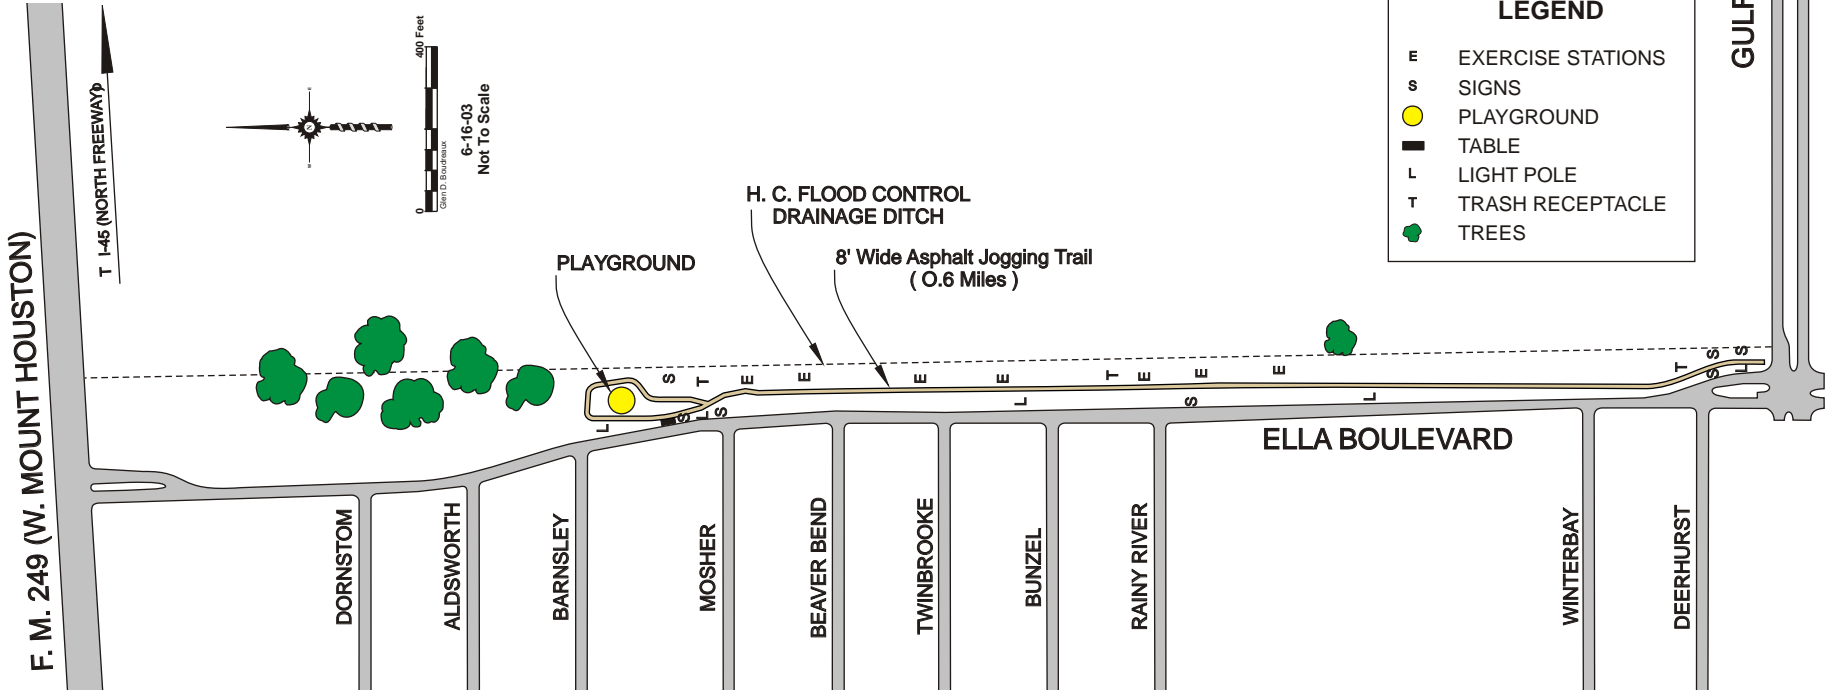

HARRIS COUNTY
 PRECINCT ONE
**ELLA BOULEVARD
 HIKE & BIKE TRAIL**
 1 MILE JOGGING TRAIL
 EL FRANCO LEE
 COMMISSIONER

LEGEND

E	EXERCISE STATIONS
S	SIGNS
●	PLAYGROUND
■	TABLE
L	LIGHT POLE
T	TRASH RECEPTACLE
●	TREES

↑
 To I-45 (NORTH FREEWAY)

GULF BANK