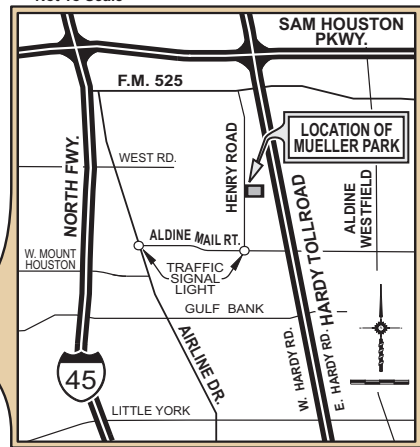

INSERT MAP
Not To Scale

HARRIS COUNTY
PRECINCT ONE

"PEP" MUELLER PARK

14750 HENRY ROAD

13 ACRES

EL FRANCO LEE
COMMISSIONER