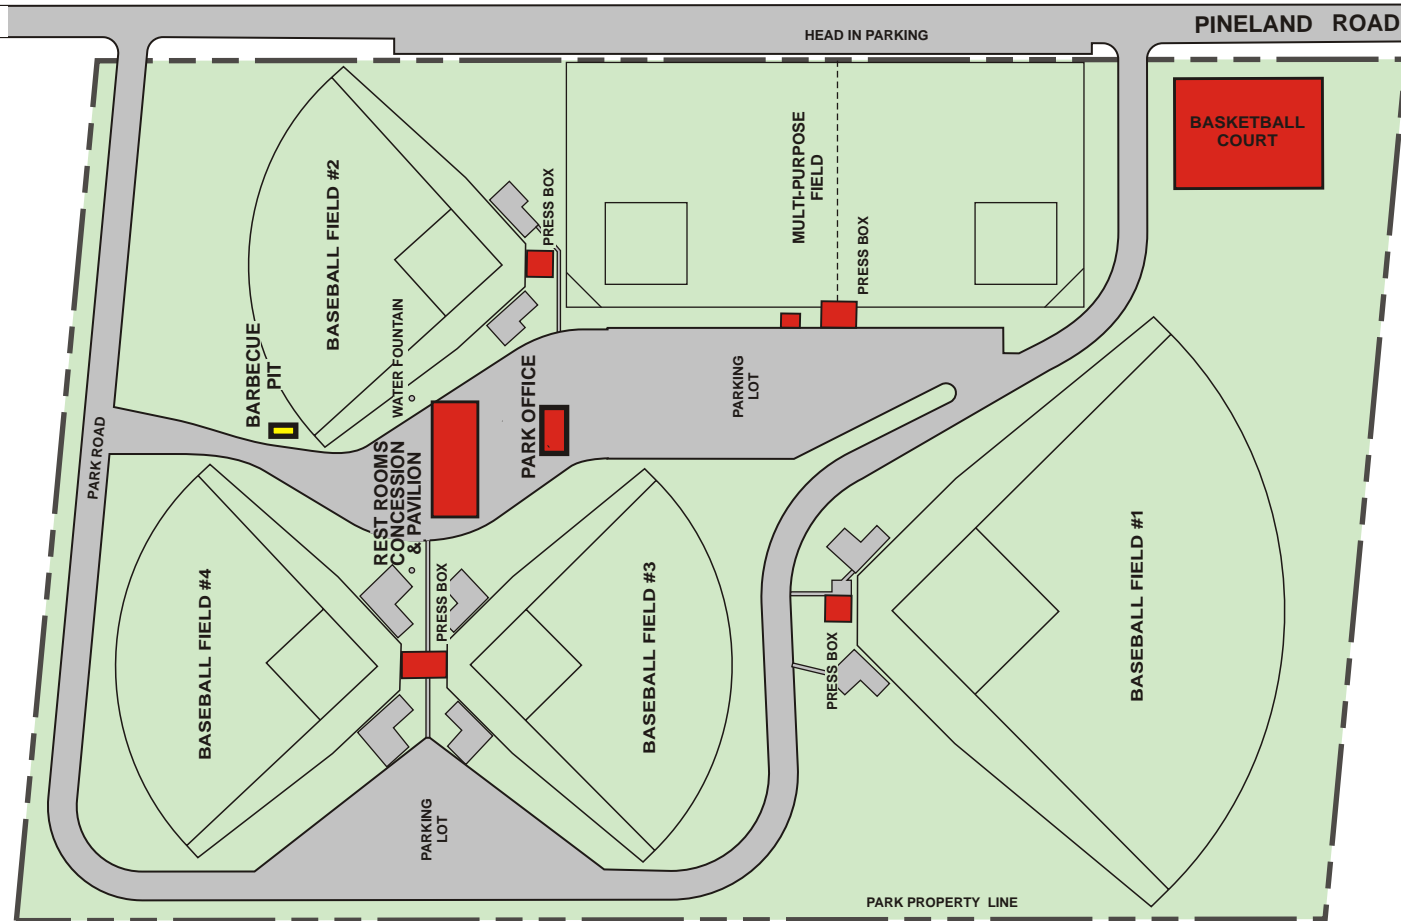

To Garrett Road

To Beaumont Highway  
U. S. 90) 0.25 Mile

HARRIS COUNTY  
PRECINCT ONE  
**SHELDON PARK**  
8815 PINELAND  
15 ACRES  
EL FRANCO LEE  
COMMISSIONER